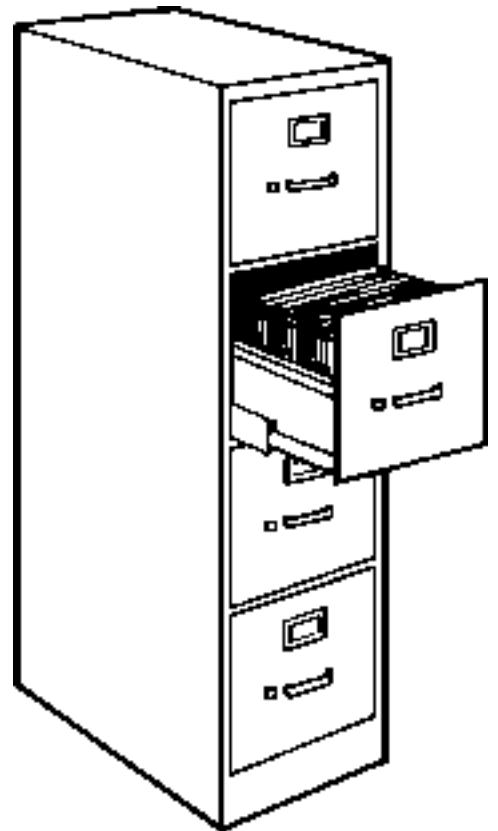

Office Furniture USA

File Our Prices Under "L" for LOW!

COMMERCIAL GRADE FILES ARE FULL SUSPENSION AND FULL DEPTH (25" DEEP). Don't be fooled by advertised prices for substandard 18" deep files with nylon roller suspension. Insist on the best! Full suspension slides on ball-bearing rollers, thumb latches and label holders are standard with each file. High side drawers do not require frames for hanging file folders. Letter size.

FILES (No Locks)

OFVSHIV225PTY 2 DRW \$ 99.00

OFVSHIV425PTY 4 DRW \$169.00

Putty (PTY)

FILES (w/Locks)

OFPPHI1162S 2 DRW \$109.00

OFPPHI1164S 4 DRW \$179.00

PUTTY (PTY) BLACK (BLK) GREY (GRY)