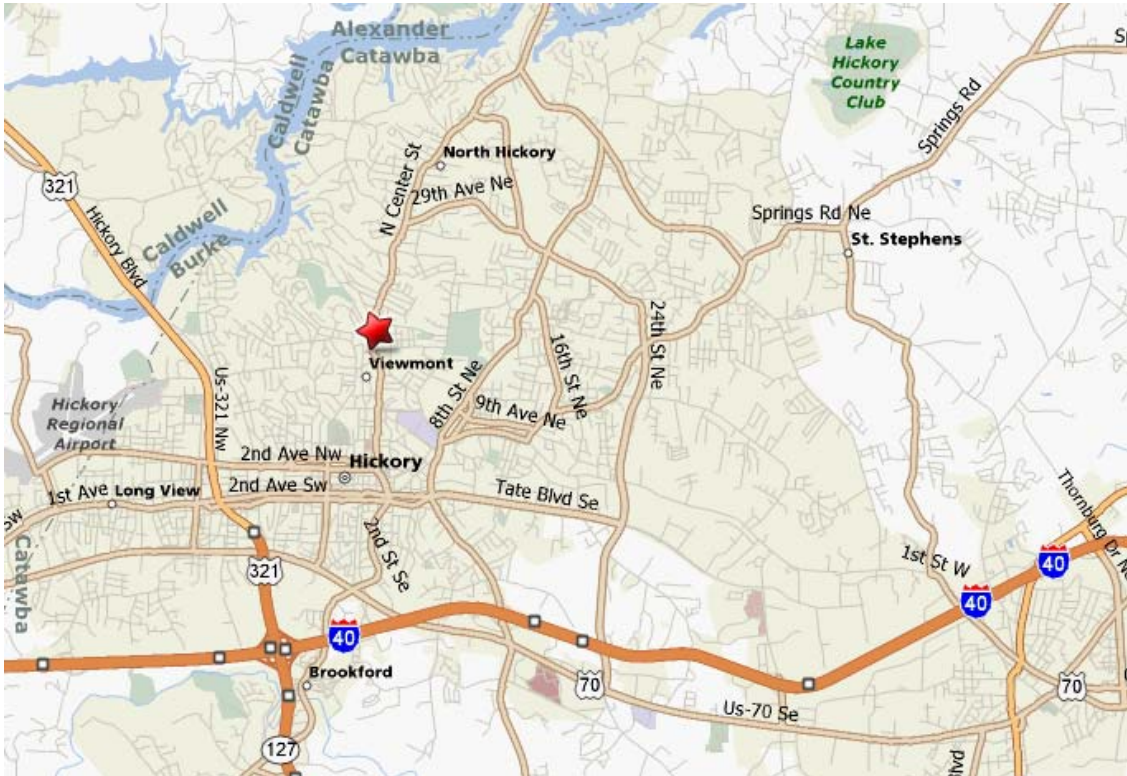

### Showroom Hours

9 a.m. – 5 p.m.  
Monday - Friday

From Hwy 321: Exit 42 onto Hwy 127 North. Approximately 4.8 miles, OFUSA is on your left.

From I-40 West: Exit 123 onto Hwy 321 South. Exit 42 onto Hwy 127 North. Approximately 4.8 miles, OFUSA is on your left.

From I-40 East: Exit 125 onto Lenoir Rhyne Boulevard North and proceed 1.3 miles. Turn left onto 1<sup>st</sup> Avenue SE and proceed 0.4 miles. Turn right onto HWY 127 North (2<sup>nd</sup> Street). OFUSA is approximately 1.5 miles on your left.

Or:

From I-40 East: Exit 126 right onto McDonald Parkway North. Drive approximately 6.1 miles (McDonald Parkway becomes 24<sup>th</sup> Street NE, then becomes 29<sup>th</sup> Avenue Drive NE). Turn left onto Highway 127 (North Center Street). OFUSA is 1.3 miles on your right.